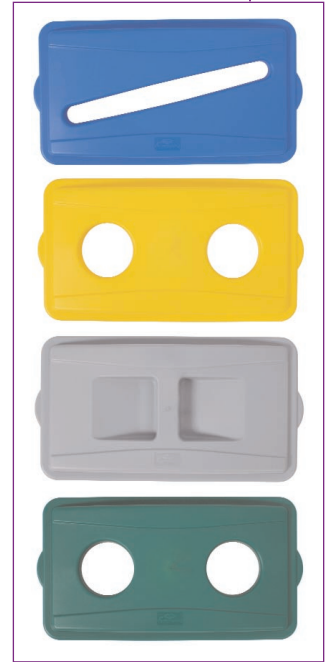

# THE WALL HUGGER™ LINE

*Now with Additional Features & Accessories!*

These sleek receptacles are ideal for use anywhere that space is at a premium. In addition to being attractive, they are designed to be highly functional. Many convenient features such as a molded-in bag cinch, optional handles and a variety of lid designs have been incorporated. Our new Steel Dolly can be added to provide ease of mobility.

**NOW AVAILABLE  
in 16 & 23 GALLON  
CAPACITY!**

Our new 16 gallon Wall Hugger™ receptacle with the Drop Shot lid or single dolly fits in the same space as our 23 gallon Wall Hugger™ receptacle.

The updated design of the Continental® Wall Hugger™ receptacle is sleek and attractive. The line has been expanded to include a 16 gallon Wall Hugger™ which, like the 23 gallon version, protrudes less than one foot from the wall! The smooth seamless design provides prolonged life and promotes easy cleaning. Wall Hugger™ is ideal for the kitchen, bar, rest room, break room or cafeteria.

The expanded line of Wall Hugger™ Receptacles now includes a version with molded-in handles for ease of transport.

Molded-in Bag Cinch eliminates the need to tie knots in the polyliner to keep it secure around the receptacle rim!

Molded-in hand grips in the receptacle base provide a secure area to grasp when lifting and dumping.

Wall Hugger™ is also a perfect space saving recycler that can be matched to any of our new style Wall Hugger™ Recycle Lids. These new color-coded lids make identification easier, which encourage users to sort their recyclables, and are designed to fit any Wall Hugger™ style receptacle. Add our new Quad-Collection Dolly and you have a complete recycling station to sort and transport recycled materials efficiently and neatly!